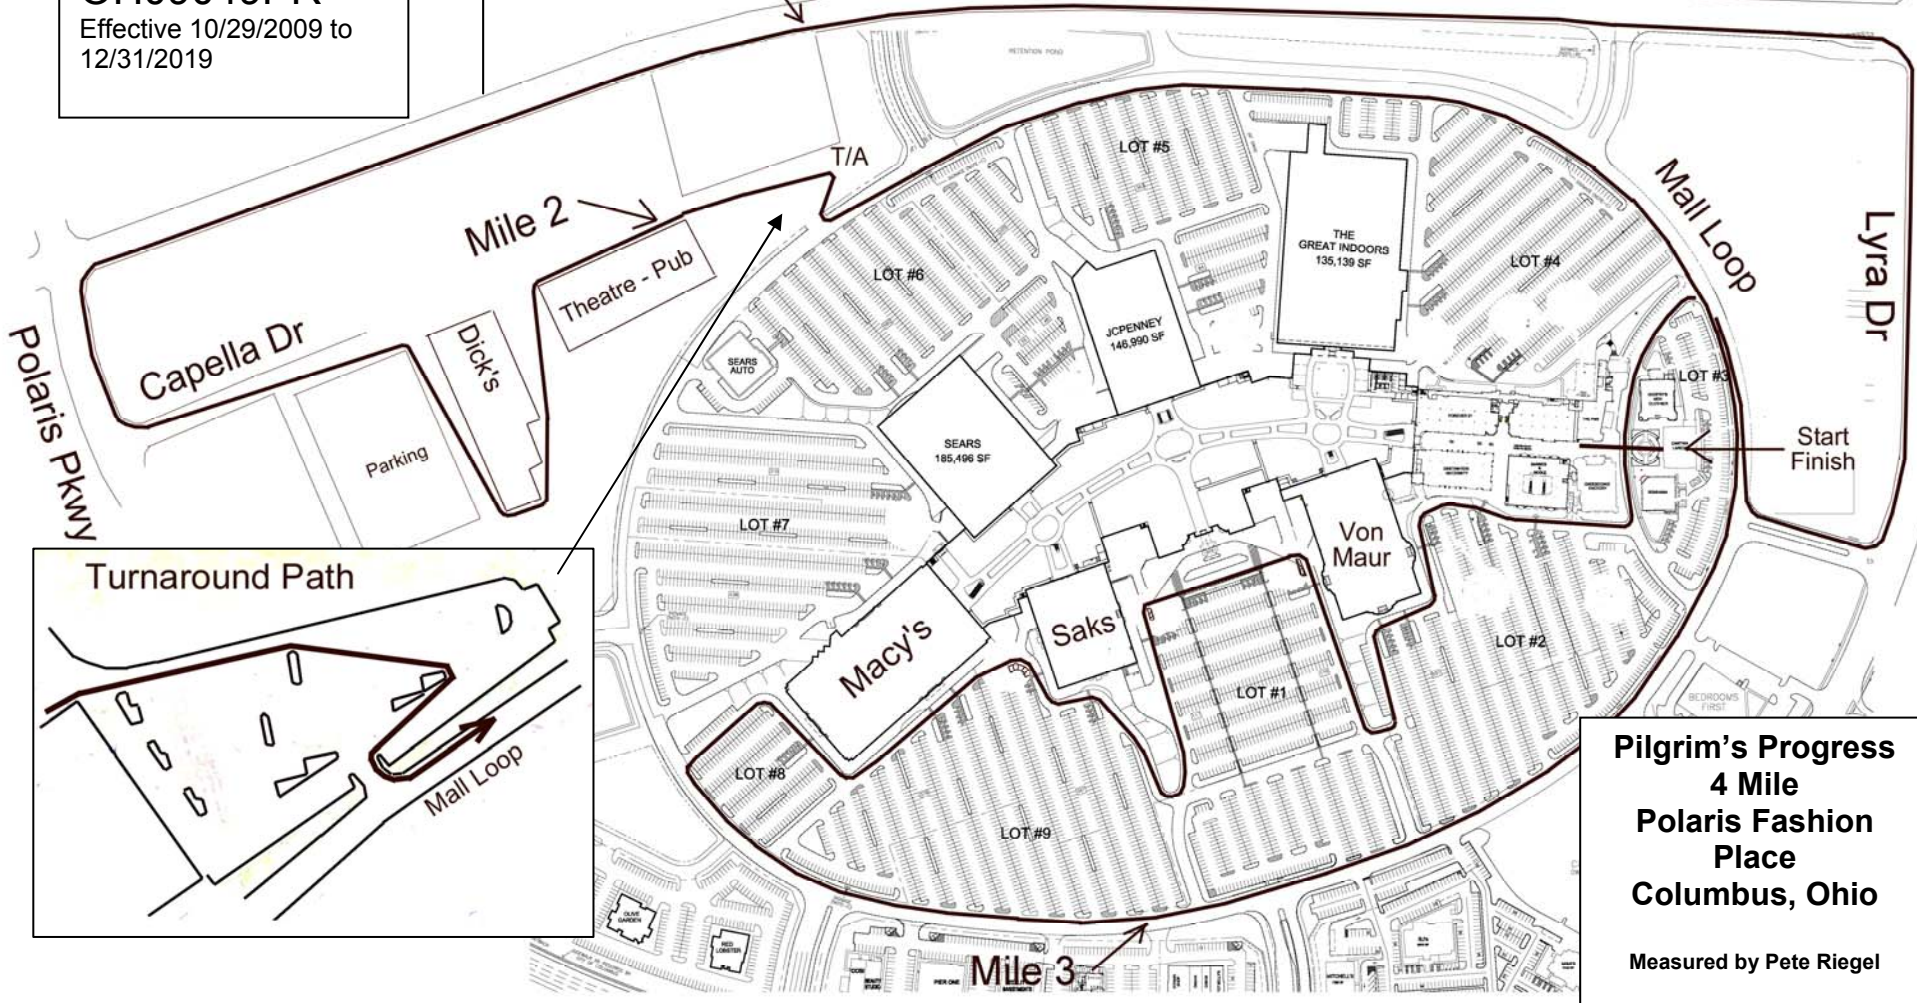

USATF Certified Course
OH09049PR
 Effective 10/29/2009 to
 12/31/2019

Mile 1

Gemini PI

**Pilgrim's Progress
 4 Mile
 Polaris Fashion
 Place
 Columbus, Ohio**
 Measured by Pete Riegel

Start – middle of outdoor area, on concrete, between Cheesecake Factory & Pub at East End of Mall - Head NORTH towards mall loop - Turn RIGHT on mall loop - Turn LEFT at first stop sign, towards Lyra Drive - Turn LEFT on Lyra Drive, towards Gemini Place - Turn LEFT on Gemini Place - **1-mile** – On Gemini PI, 148 feet W of hydrant (S side) just W of Church entrance on N side - Turn LEFT on Polaris Parkway - Turn LEFT onto Capella Drive (first traffic light after turning onto Polaris Parkway) - Head towards front drive of Bed, Bath & Beyond and Dick's Sporting Goods - Turn RIGHT at front of stores to pass in front of Dick's - Turn LEFT around end of Dick's building - Turn LEFT to go between the back of Dick's and the movie theater - Turn RIGHT to pass in front of the movie theater - **2-miles** – Under the "s" in Keystone Pub sign - TA – see diagram - Turn LEFT out of parking lot, back onto mall loop - Follow mall loop around, head back past the start area and all around to last entrance drive to Macy's - **3-miles** – On Mall Loop, at second lot entrance west of road to Saks - Turn RIGHT into the Macy's lot after the last parking island and before the grass hill divider - Follow the road around Macy's, turning LEFT to head towards Saks Fifth Ave - Follow road around Saks Fifth Ave - Turn LEFT at stop sign to head towards the main mall entrance - Pass through the service road in front of the main mall entrance - Follow road to LEFT turn into Von Maur parking lot - Follow road around Von Maur, Cheesecake Factory and to finish line - **Finish Line** – Same as start